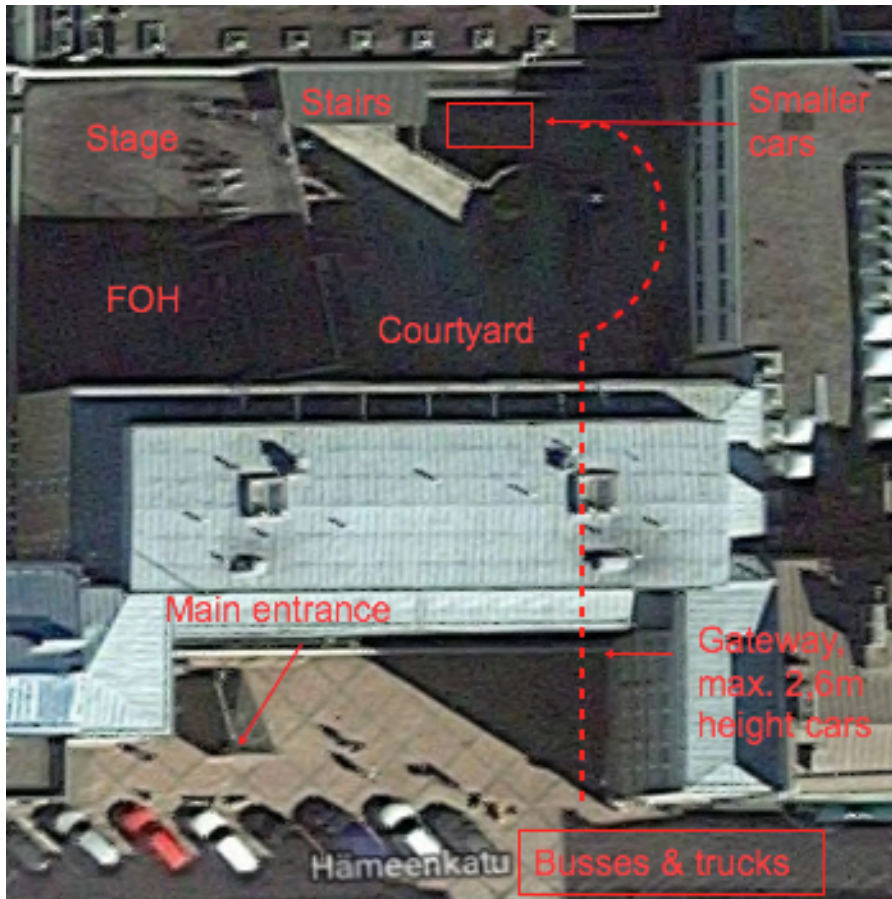

**Venue info****Möysän Musaklubi****1.8.2021**

Venue: Möysän Musaklubi, Hämeenkatu 16, 15110 Lahti. [www.moysa.fi](http://www.moysa.fi)

Capacity: 750

Stage: 8,5x5,5m (3x2m/40cm drum riser available), clearance 3,5m

Stage tech area: 4x2m, stage right

Quest power: 3x16A CEE and 3x25A CEE (stage right)

Backstage: 2x dressing rooms, 2x WC, 1x shower, WiFi

Parking: Buss/truck - parking in front of the venue only during loading, after that vehicles have to be moved to Lahti library parking area (Laaksokatu 9, 15140 Lahti). Vans and smaller cars (max. height 2,6m) can be driven to the courtyard for loading.

Loading: Straight push to the courtyard (20m), ramp down, stairs down (20 steps). There's also route without stairs (through backstage). At least 2 carriers provided by the house to help loading in and out. Please inform your exact load-in time at least two days beforehand to our house technician!

Cabling between FOH-Stage right: 2x CAT5e, 1x CAT6, 2x BNC and 32/8 analog.

Mics, monitors, consoles, cables etc. can be provided if ordered beforehand.

Backdrop line 6,8m wide.

2x DMX and 1x CAT5 between FOH-stage right for visitor use.